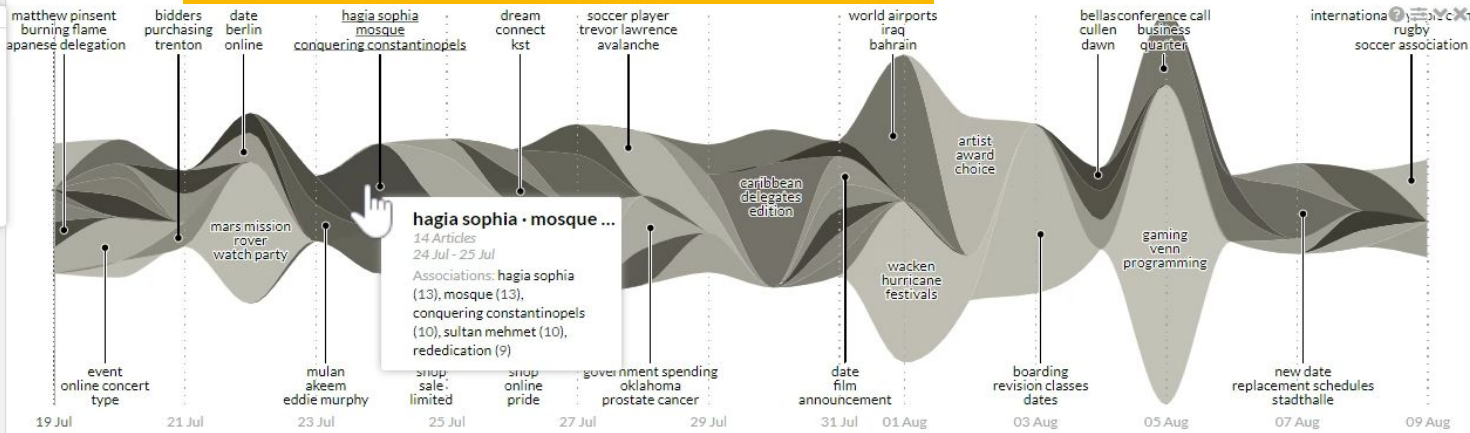

MARS MISSION - ROVER - WATCH PARTY 26 Articles

Mars Alert: Why Three Spacecraft Must Leave For The Red Planet Within Weeks Or Miss Their ...
... First the Emirates Mars Mission , then China's Huoxing-1 , and finally NASA's Mars 2020 . They will all take turns to launch their respective missions to the "Red Planet." ... "Typically spacecraft..."
forbes.com - 08 Jul