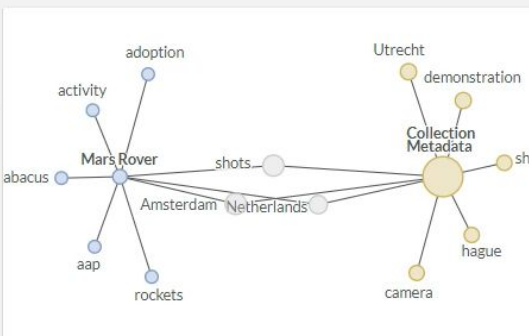

Amsterdam Arnhem Eindhoven Nederland

Netherlands Rotterdam Utrecht arrival audience banners

barneveld barrels beach beating bicycle boats boot bridge
camera canaverl car centrum charges chickens chin chip
cock cockpit computer cones contest cooker demonstration
eerste er esa exhibition factory flowers gaan grain hague
hanger harbor harbour hatch horses impression laboratory
machine machines mens opening overview procession rai
rockets schiphol ship shots soldiers transport truck
water women workers