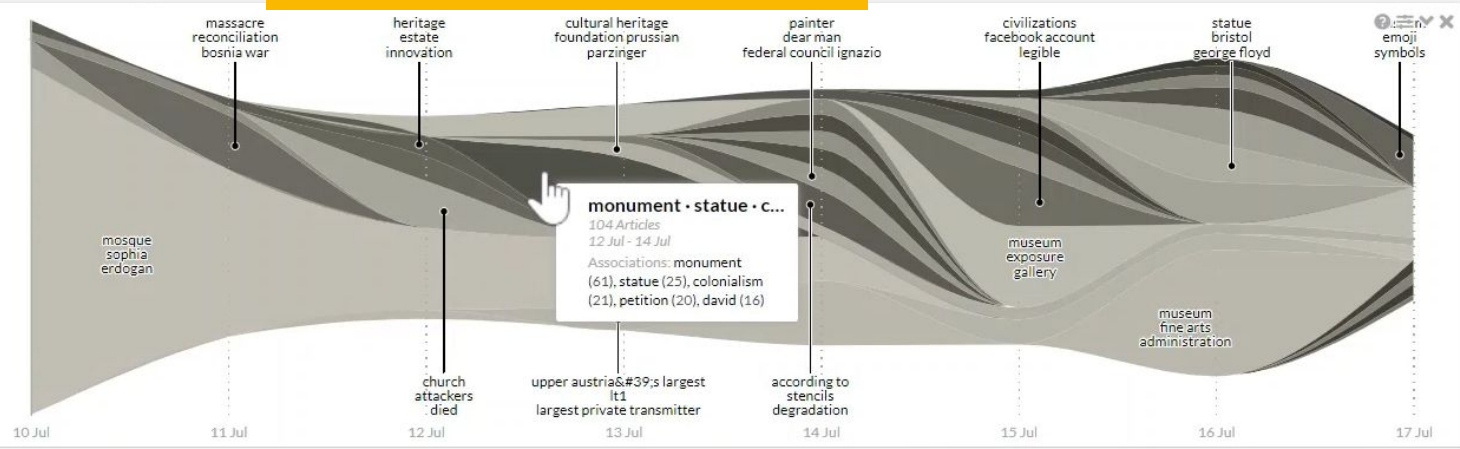

- **Generate value out of archival AV content through reuse;** nothing good comes out of just keeping the content locked in your digital basement

Topics Compass

Visual analytics dashboard

- real-time analysis and visualisation of stories from **cross-platform, multilingual** data
- **capability to foresee topics** that will be relevant and popular in the future
- (forthcoming feature) ability to **compare contemporary online news sources with metadata** from archival collections.

- Datasets
- Share of Voice
 - Frequency
 - Impact
 - Sentiment
 - Disagreement
 - Story Graph
 - WYSDOM

Keyword and entity extraction

MONUMENT · STATUE · COLONIALISM 104 Articles

Nach Protesten gegen Sklavenhändler-Denkmal: Künstler stellt Statue von Demonstrantin in ...
Anfang Juni warfen Demonstranten bei Anti-Rassismus-Protesten im englischen Bristol die Statue eines britischen Sklavenhändlers ins Hafenbecken. ... Der Künstler Marc Quinn schuf die...
spiegel.de · 15 Jul