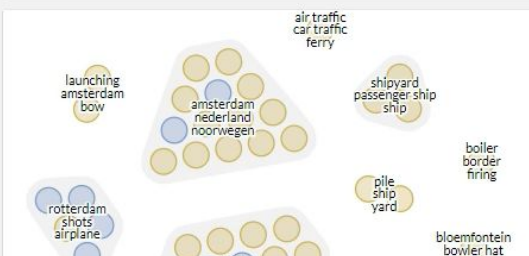

Amsterdam Arnhem Eindhoven Nederland

Netherlands Rotterdam Utrecht arrival audience banners

barneveld barrels beach beating bicycle boats boot bridge
camera canaverl car centrum charges chickens chin chip
cock cockpit computer cones contest cooker demonstration
eerste er esa exhibition factory flowers gaan grain hague
hanger harbor harbour hatch horses impression laboratory
machine machines mens opening overview procession rai
rockets schiphol ship shots soldiers transport truck
water women workers