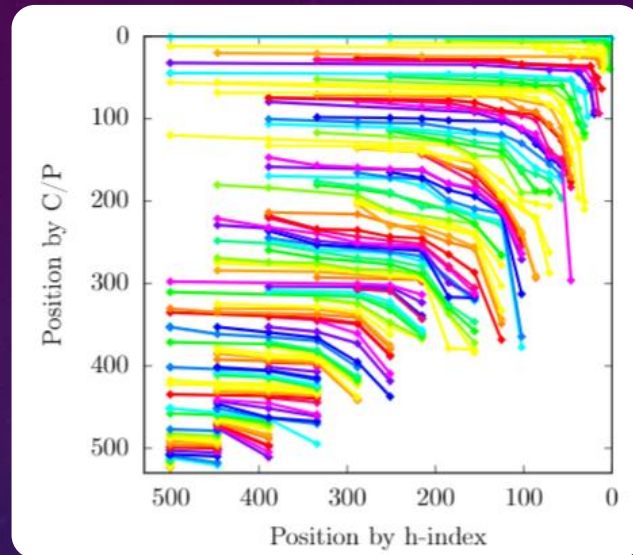

SKYLINE-BASED UNIVERSITY RANKINGS

Georgios Stoupas

Antonios Sidiropoulos

Dimitrios Katsaros

Yannis Manolopoulos

UNIVERSITY RANKINGS

- Popular University Rankings
 - ARWU (Academic Ranking of World Universities)
 - QS (Quacquarelli Symonds)
 - THE (Times Higher Education World University Rankings)
 - Webometrics Ranking of World Universities
 - https://en.wikipedia.org/wiki/College_and_university_rankings
- Different indicators used in each ranking method
- Drawbacks
 - provide nonsense absolute rankings
 - not statistically robust
 - not stable
 - not reproducible

SKYLINE OPERATOR

Hotel	Price	Distance
h1	80	4
h2	140	4
h3	110	3
h4	300	2.7
h5	100	2.2
h6	140	2
h7	210	1.7
h8	200	1.1
h9	250	1.05
h10	340	1

RAINBOW RANKING FOR A DATASET OF SCIENTISTS

$$RR(a) = 100 - 100 \times \frac{|A_{above}(a)| + |A_{tie}(a)|/2}{|A|}$$