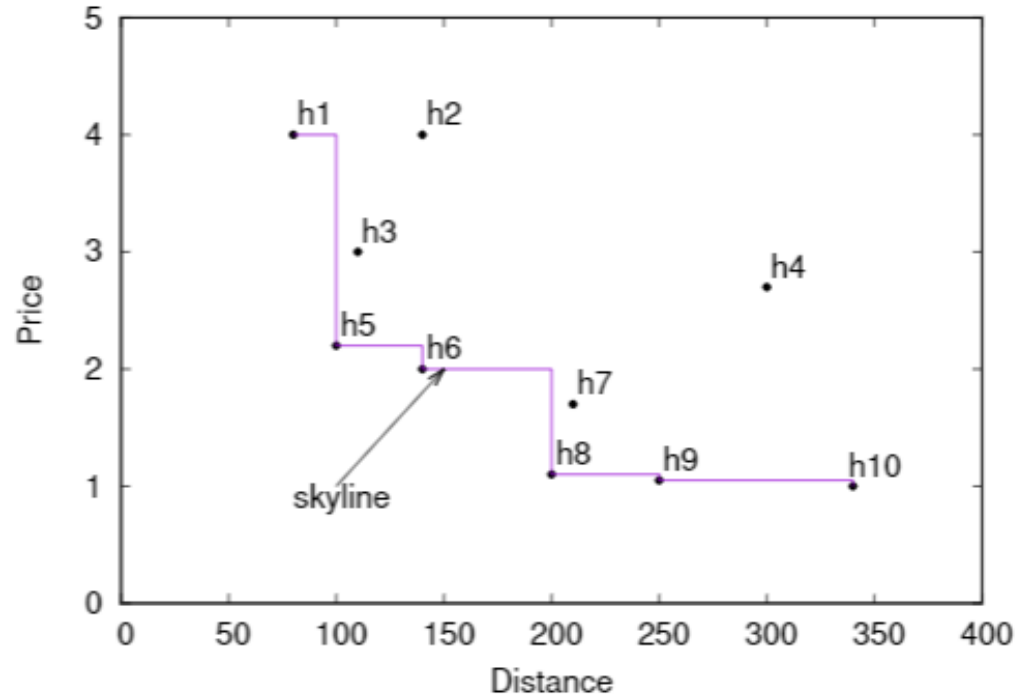

SKYLINE-BASED UNIVERSITY RANKINGS

Georgios Stoupas

Antonios Sidiropoulos

Dimitrios Katsaros

Yannis Manolopoulos

UNIVERSITY RANKINGS

- Popular University Rankings
 - ARWU (Academic Ranking of World Universities)
 - QS (Quacquarelli Symonds)
 - THE (Times Higher Education World University Rankings)
 - Webometrics Ranking of World Universities
 - https://en.wikipedia.org/wiki/College_and_university_rankings
- Different indicators used in each ranking method
- Drawbacks
 - provide nonsense absolute rankings
 - not statistically robust
 - not stable
 - not reproducible

SKYLINE OPERATOR

Hotel	Price	Distance
h1	80	4
h2	140	4
h3	110	3
h4	300	2.7
h5	100	2.2
h6	140	2
h7	210	1.7
h8	200	1.1
h9	250	1.05
h10	340	1

RAINBOW RANKING FOR A DATASET OF SCIENTISTS

$$RR(a) = 100 - 100 \times \frac{|A_{above}(a)| + |A_{tie}(a)|/2}{|A|}$$